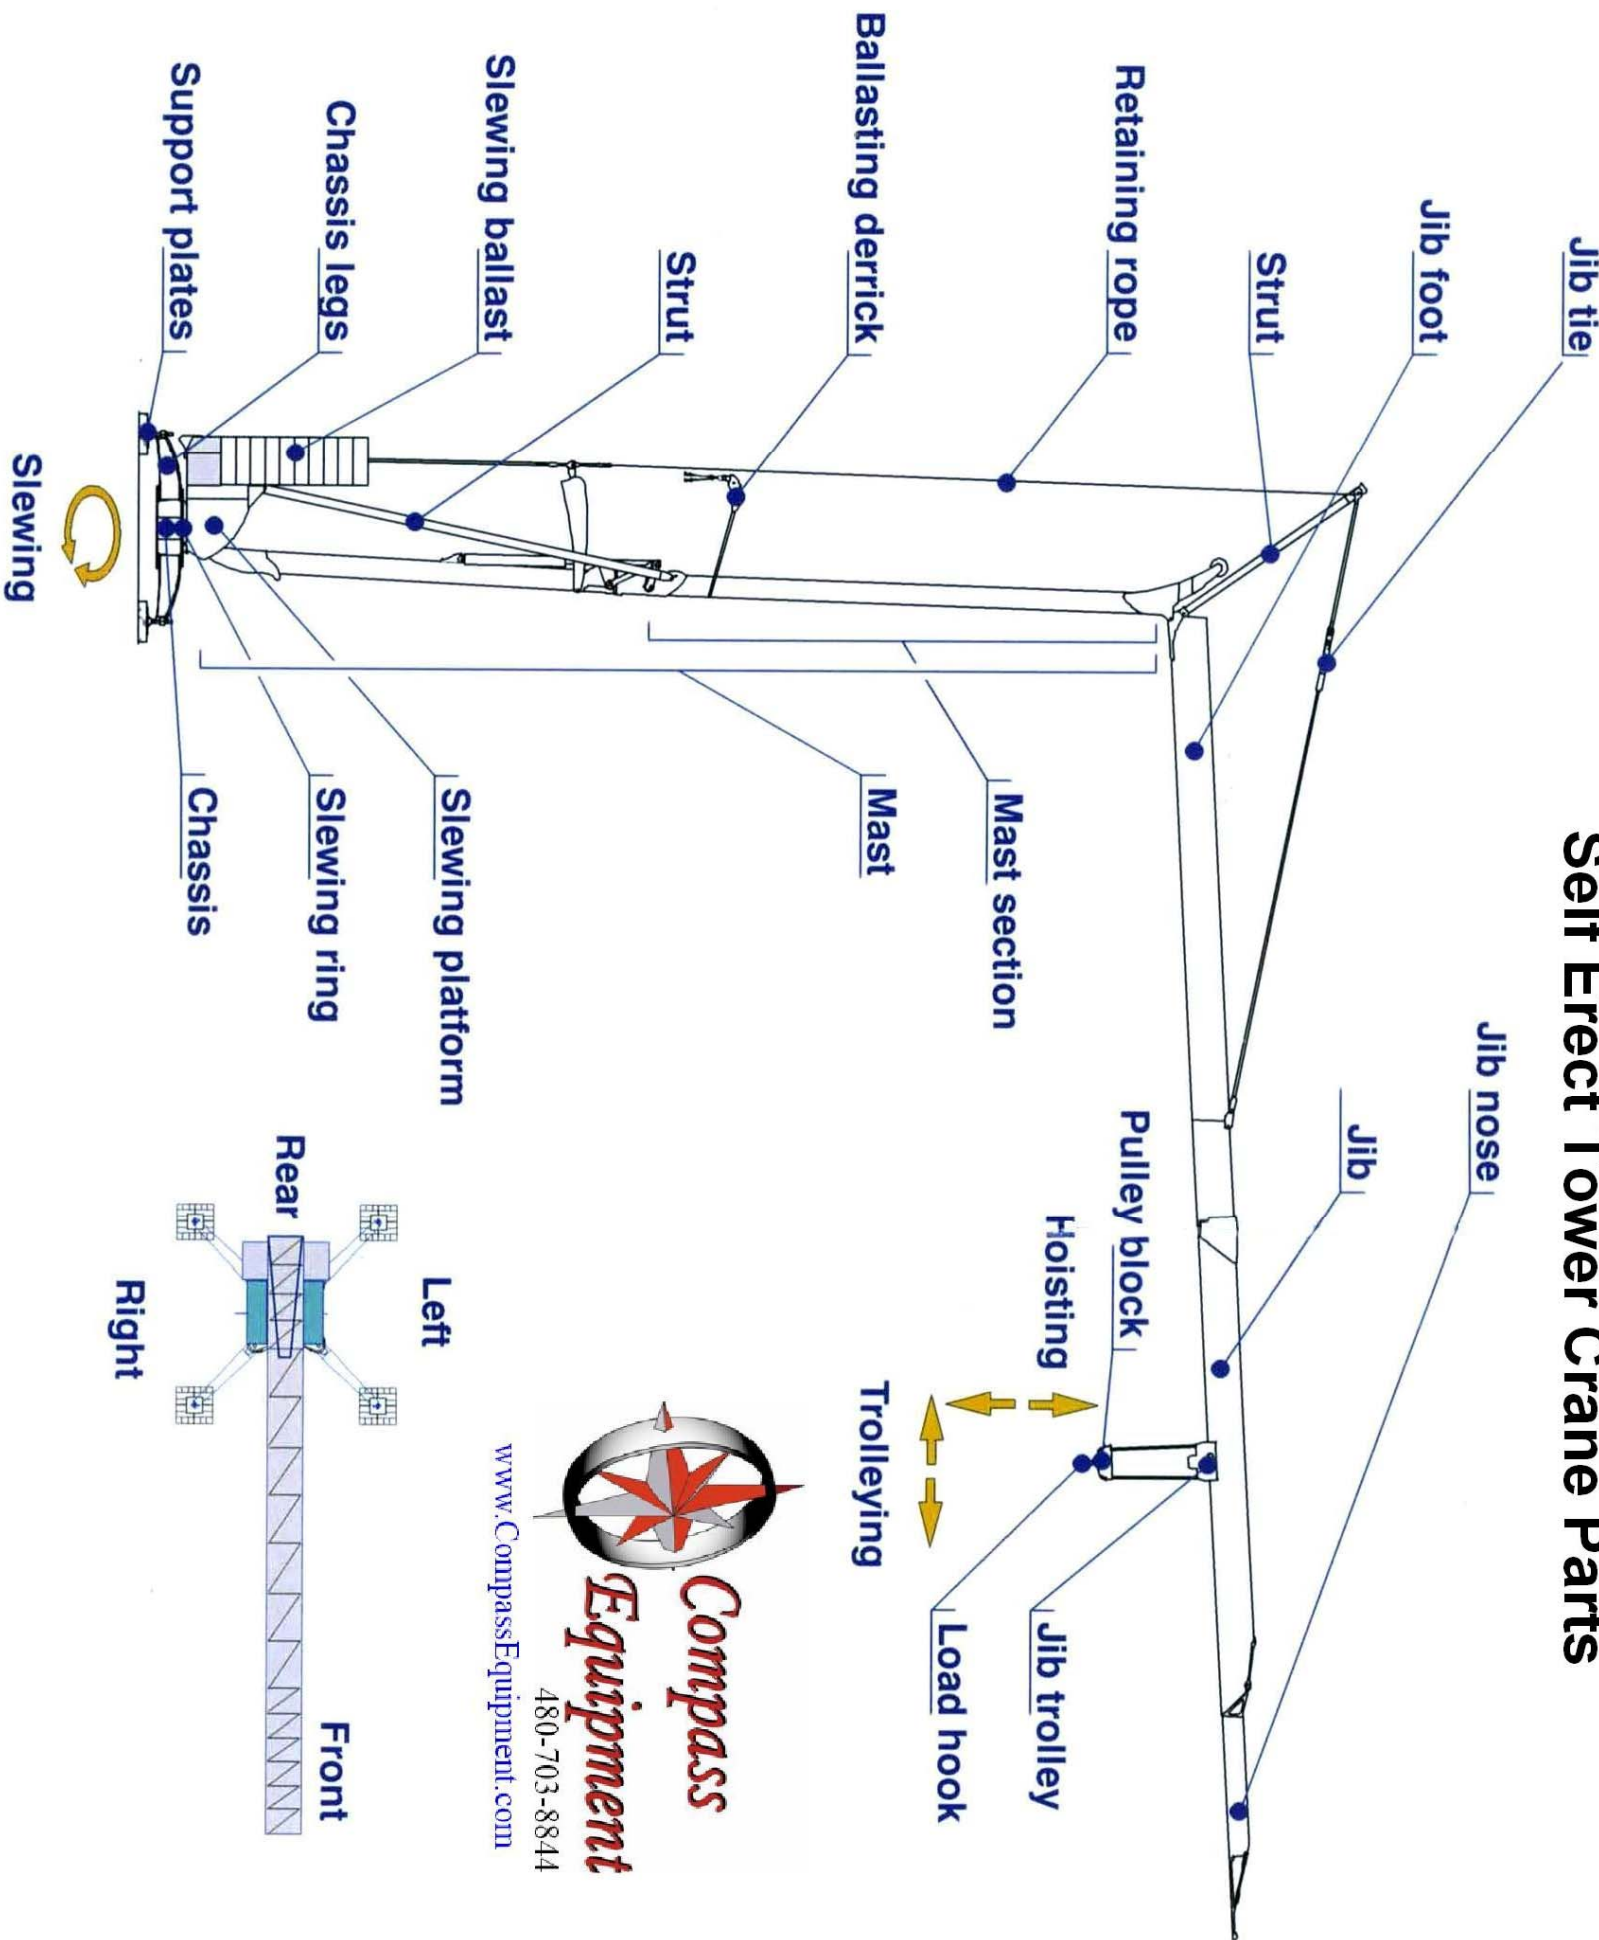

Self Erect Tower Crane Parts

**Compass
Equipment**
480-703-8844
www.CompassEquipment.com