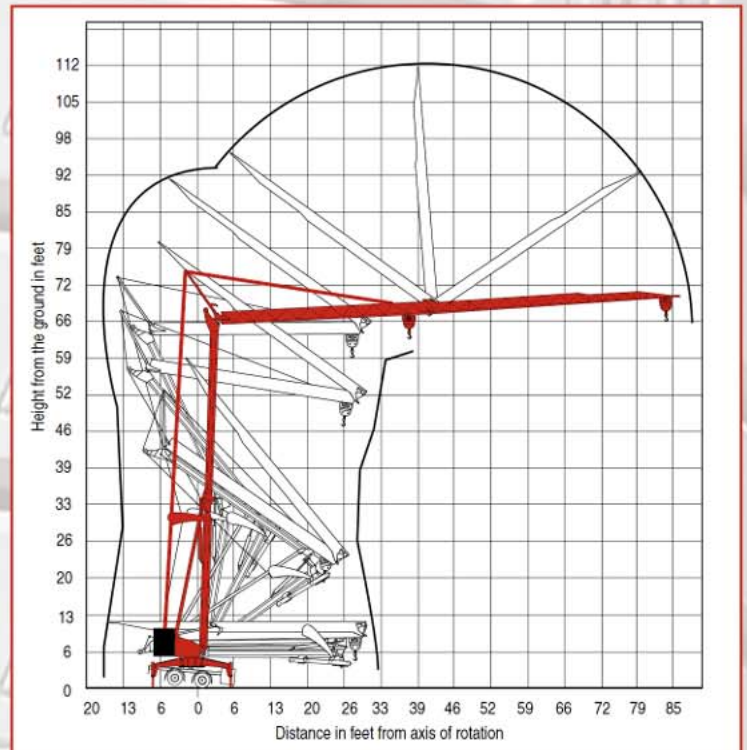

Small footprint for tight job sites.

Operates on only 220V.

www.compassequipment.com

Load Chart

Jib Length - 85'

Radius	9'2"	39'4"	45'11"	52'6"	59'1"	65'7"	72'2"	78'9"	81'0"	85'4"
Jib Pos.	Capacities (lbs)									
0 degree	3,968	3,968	3,280	2,789	2,418	2,127	1,894	1,704	1,674	1,543
20 degree	1,543	1,543	1,543	1,543	1,543	1,543	1,543	1,543	1,543	1,543

For a more complete load chart and further details, please contact us!

- Tight jobsites**
- Custom homes.**
- Framing projects.**
- Roofing projects.**
- Mountain side projects.**
- And much more...**

www.compassequipment.com