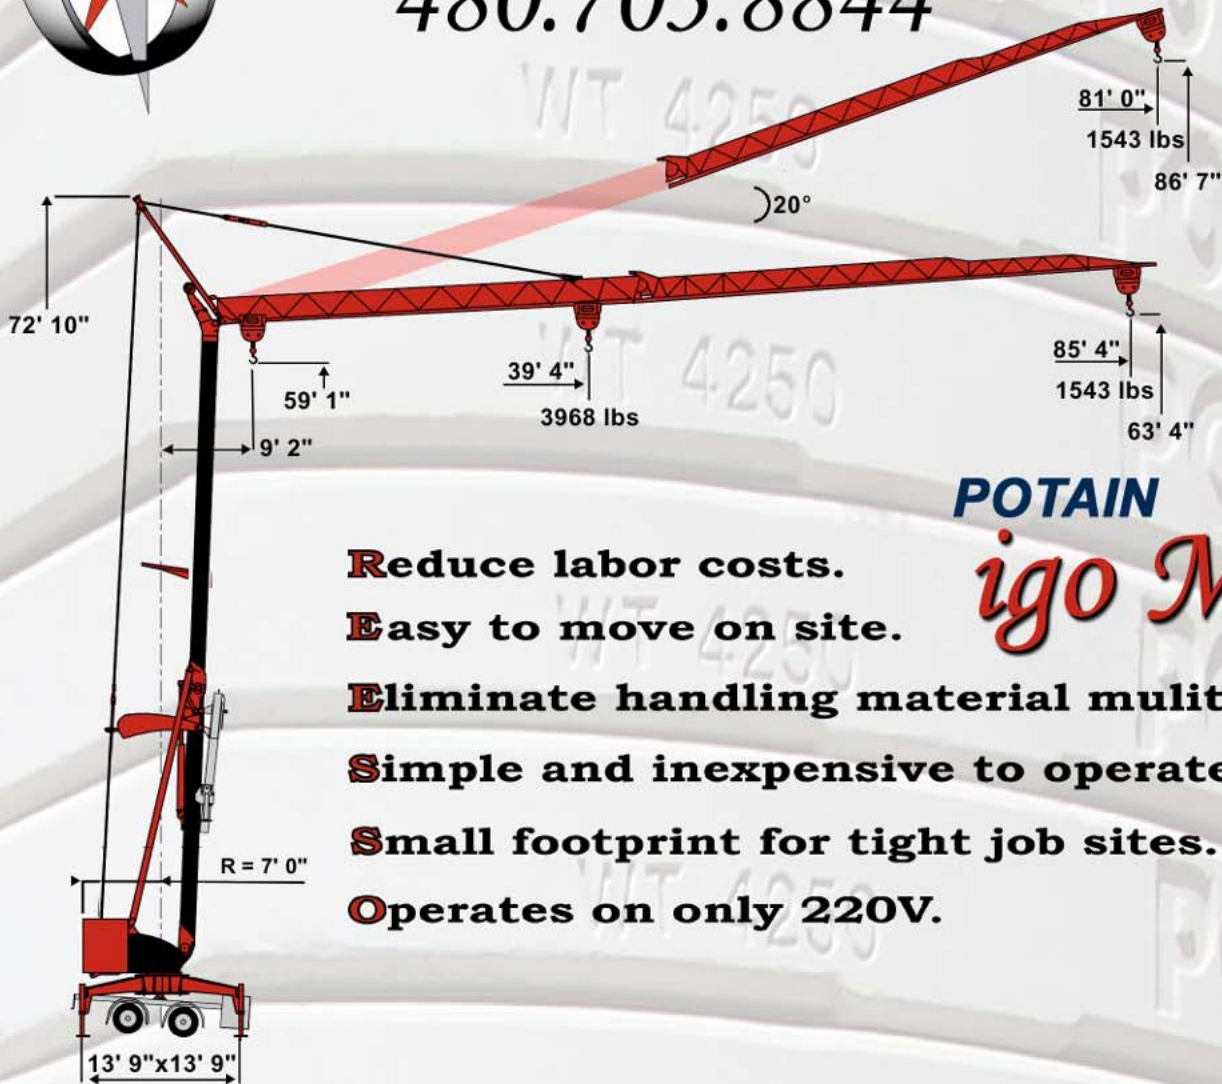

Compass Equipment

480.703.8844

POTAIN

igo MA21

Reduce labor costs.

Easy to move on site.

Eliminate handling material multiple times.

Simple and inexpensive to operate.

Small footprint for tight job sites.

Operates on only 220V.

www.compassequipment.com

Load Chart

Jib Length - 85'

Radius	9'2"	39'4"	45'11"	52'6"	59'1"	65'7"	72'2"	78'9"	81'0"	85'4"
Jib Pos.	Capacities (lbs)									
0 degree	3,968	3,968	3,280	2,789	2,418	2,127	1,894	1,704	1,674	1,543
20 degree	1,543	1,543	1,543	1,543	1,543	1,543	1,543	1,543	1,543	1,543

For a more complete load chart and further details, please contact us!

- Tight jobsites**
- Custom homes.**
- Framing projects.**
- Roofing projects.**
- Mountain side projects.**
- And much more...**

www.compassequipment.com