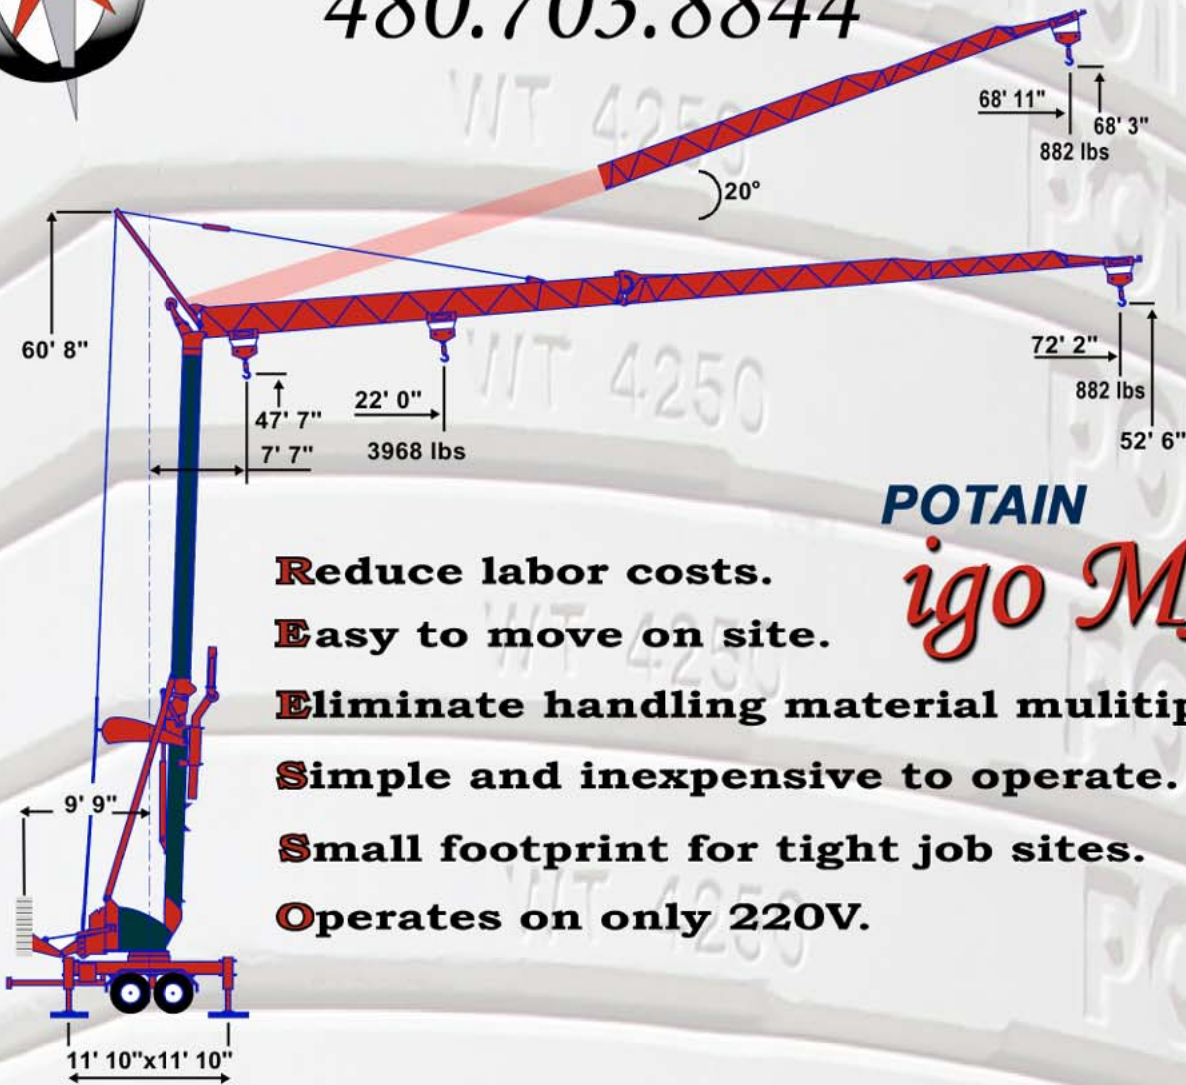

POTAIN

igo MA13

Reduce labor costs.

Easy to move on site.

Eliminate handling material multiple times.

Simple and inexpensive to operate.

Small footprint for tight job sites.

Operates on only 220V.