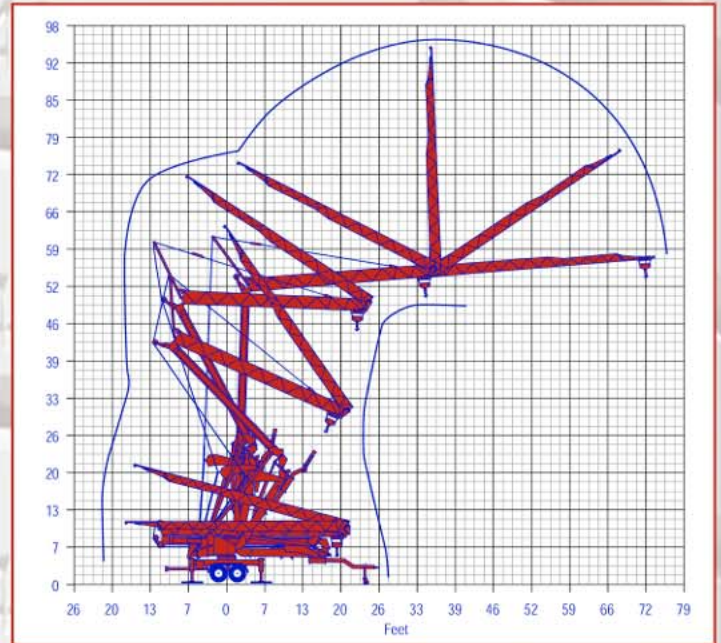

Load Chart

Jib Length - 72'

Radius	7'7"	22'0"	29'6"	36'1"	42'8"	49'3"	55'9"	62'4"	68'11"	72'2"
Jib Pos.	Capacities (lbs)									
0 degree	3,968	3,968	2,745	2,136	1,735	1,451	1,237	1,071	939	882
20 degree	882	882	882	882	882	882	882	882	882	882

For a more complete load chart and further details, please contact us!

- **Tight jobsites**
- **Custom homes.**
- **Framing projects.**
- **Roofing projects.**
- **Mountain side projects.**
- **And much more...**